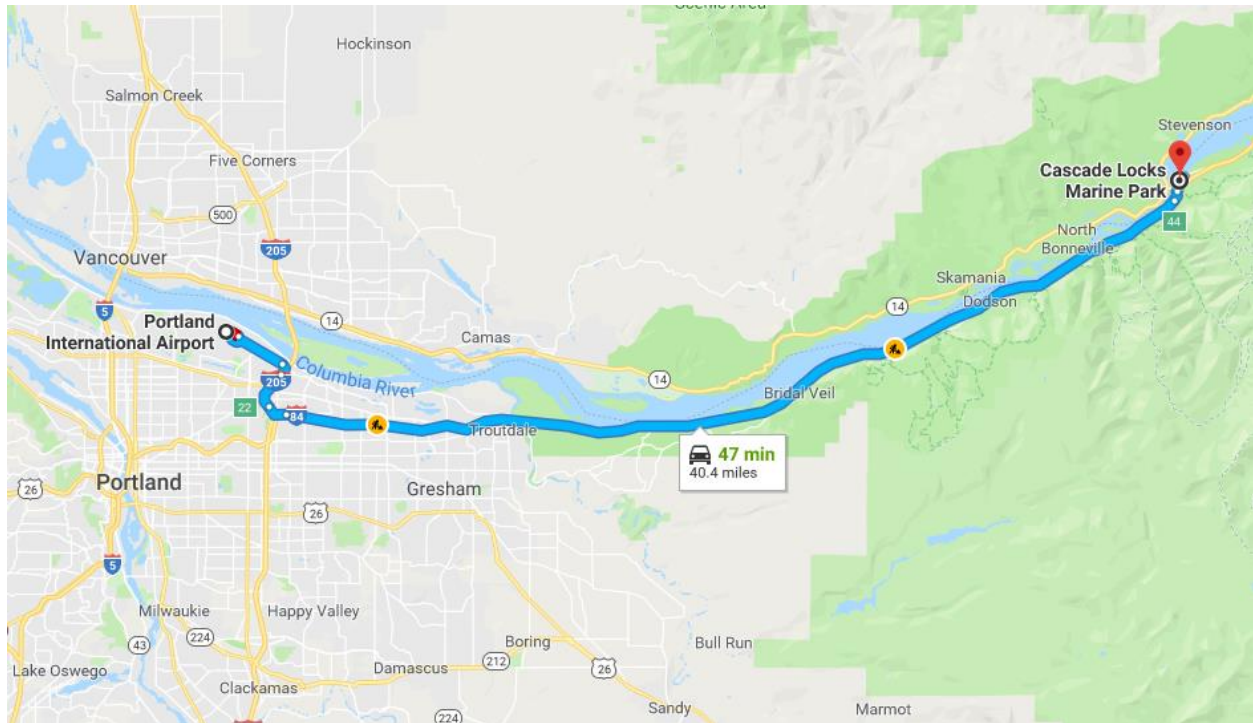

PDX to Cascade Locks

Directions from airport

Get on I-205 South for 3.1 miles.

Follow I-84 to Cascade Locks for 36.4 miles and take Exit 44.

Continue on Cascade Locks Highway/US 30/Wa Na Pa St. for .7 miles

Turn left at SW Portage rd.

Arrive at Marine Park.